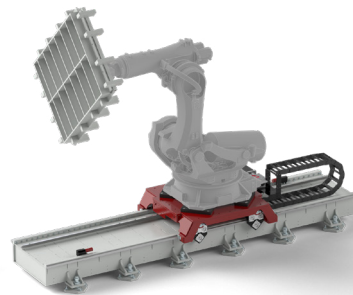

PROCESS EXPERTISE

Güdel understands and continuously studies the process of producing the e-powertrain and creates value along the entire workflow, from a single battery cell to the finished battery system with over 800 kg weight. Whether the workpiece is a battery cell, a battery tray, a battery module, a complete battery system or an electrical part such as a rotor or a stator, we provide all kinds of automation applications for it: pick & place, machine tending, machine interlinking, loading, unloading, buffer, storage, and more.

View Website
<https://www.gudel.com/>

APPLICATIONS

MACHINE TENDING FOR ROTORS

HANDLING EQUIPMENT FOR BATTERY CELLS

ASRS FOR BATTERY MODULES

7th AXIS FOR ROBOTS TO HANDLE BATTERY TRAY IN WELDING PROCESS

PICK & PLACE WITH PRESSING OF BATTERY MODULES INTO THE TRAY