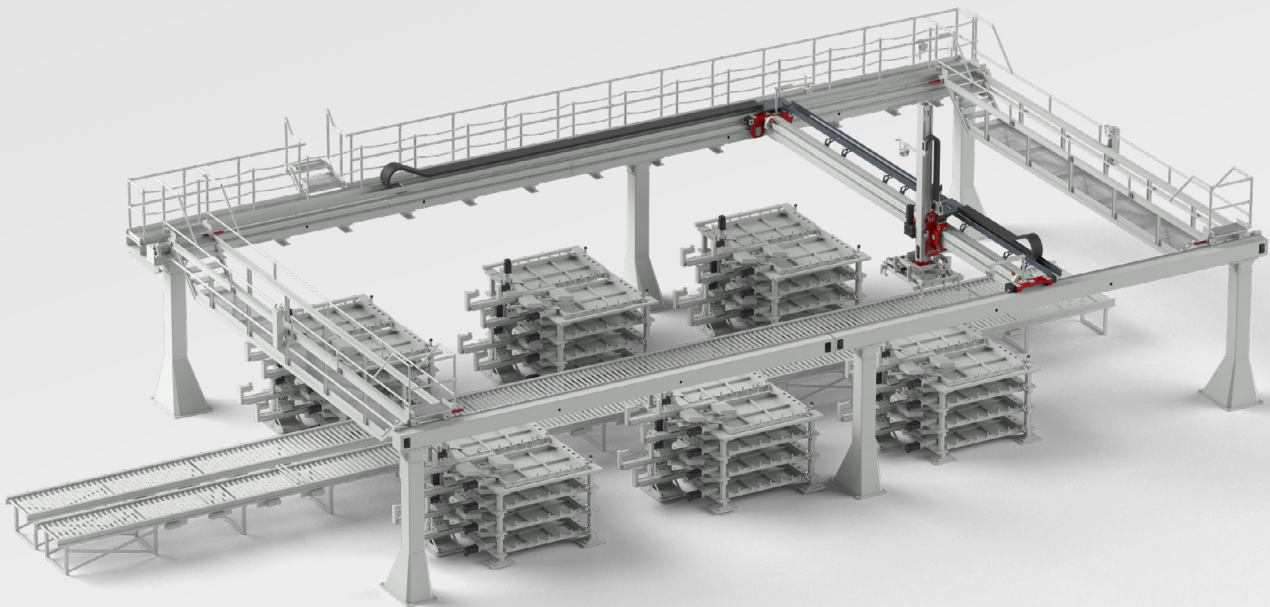

E-POWERTRAIN

Your e-mobility automation solutions partner

TECHNICAL EXCELLENCE

PROCESS EXPERTISE

GLOBAL FOOTPRINT

CUSTOMER VALUES

TECHNICAL EXCELLENCE

Güdel develops automation solutions for the e-powertrain industry with its core products, 7th axis and gantry systems. Together with our market-leading know-how in gripping technology and electric control, we offer standard or customized automation of all integration levels: from driving components over single axes and gantries to complete solutions with lifelong aftersales maintenance and service.

PROCESS EXPERTISE

Güdel understands and continuously studies the process of producing the e-powertrain and creates value along the entire workflow, from a single battery cell to the finished battery system with over 800 kg weight. Whether the workpiece is a battery cell, a battery tray, a battery module, a complete battery system or an electrical part such as a rotor or a stator, we provide all kinds of automation applications for it: pick & place, machine tending, machine interlinking, loading, unloading, buffer, storage, and more.

GLOBAL FOOTPRINT

Our global coverage enables a rapid response time and a well-established network within the whole value chain. With over 100 internal combustion engine and electric powertrain automation lines installed worldwide, Güdel is your reliable global partner for automation solutions.