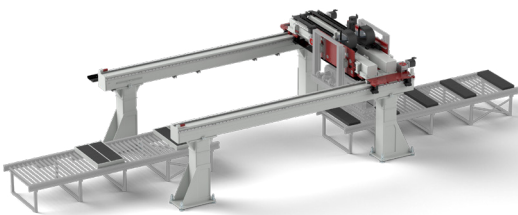

PROCESS EXPERTISE

Güdel understands and continuously studies the process of producing the e-powertrain and creates value along the entire workflow, from a single battery cell to the finished battery system with over 800 kg weight. Whether the workpiece is a battery cell, a battery tray, a battery module, a complete battery system or an electrical part such as a rotor or a stator, we provide all kinds of automation applications for it: pick & place, machine tending, machine interlinking, loading, unloading, buffer, storage, and more.

View Website
<https://www.gudel.com/>

APPLICATIONS

MACHINE TENDING FOR ROTORS

HANDLING EQUIPMENT FOR BATTERY CELLS

ASRS FOR BATTERY MODULES

7th AXIS FOR ROBOTS TO HANDLE BATTERY TRAY IN WELDING PROCESS

PICK & PLACE WITH PRESSING OF BATTERY MODULES INTO THE TRAY