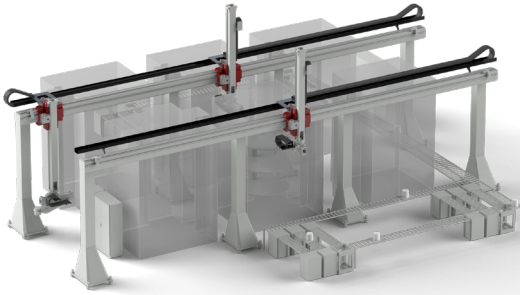

PROCESS EXPERTISE

Güdel understands and continuously studies the process of producing the e-powertrain and creates value along the entire workflow, from a single battery cell to the finished battery system with over 800 kg weight. Whether the workpiece is a battery cell, a battery tray, a battery module, a complete battery system or an electrical part such as a rotor or a stator, we provide all kinds of automation applications for it: pick & place, machine tending, machine interlinking, loading, unloading, buffer, storage, and more.

View Website
<https://www.gudel.com/>

APPLICATIONS

MACHINE TENDING FOR ROTORS

HANDLING EQUIPMENT FOR BATTERY CELLS

ASRS FOR BATTERY MODULES

7th AXIS FOR ROBOTS TO HANDLE BATTERY TRAY IN WELDING PROCESS

PICK & PLACE WITH PRESSING OF BATTERY MODULES INTO THE TRAY