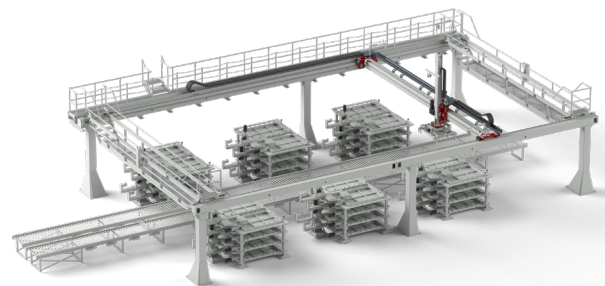

PROCESS EXPERTISE

Güdel understands and continuously studies the process of producing the e-powertrain and creates value along the entire workflow, from a single battery cell to the finished battery system with over 800 kg weight. Whether the workpiece is a battery cell, a battery tray, a battery module, a complete battery system or an electrical part such as a rotor or a stator, we provide all kinds of automation applications for it: pick & place, machine tending, machine interlinking, loading, unloading, buffer, storage, and more.

View Website
<https://www.gudel.com/>

APPLICATIONS

MACHINE TENDING FOR ROTORS

HANDLING EQUIPMENT FOR BATTERY CELLS

ASRS FOR BATTERY MODULES

7th AXIS FOR ROBOTS TO HANDLE BATTERY TRAY IN WELDING PROCESS

PICK & PLACE WITH PRESSING OF BATTERY MODULES INTO THE TRAY